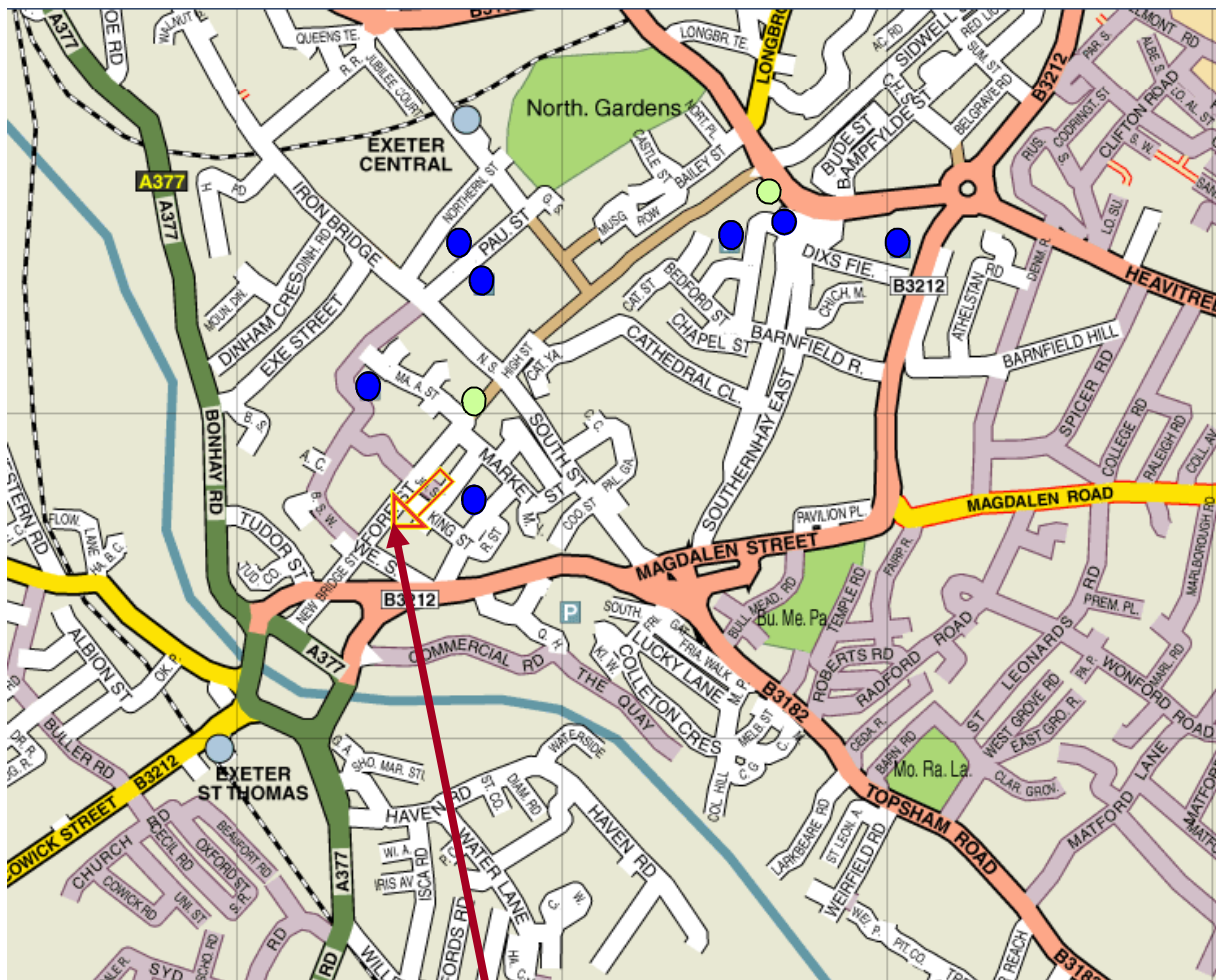

# Central Exeter

There is an excellent 'Park and Ride' bus service from the outskirts of the city—this is the cheapest way to park your car all day.

- Car Parks
- Park & Ride stops

Evolution